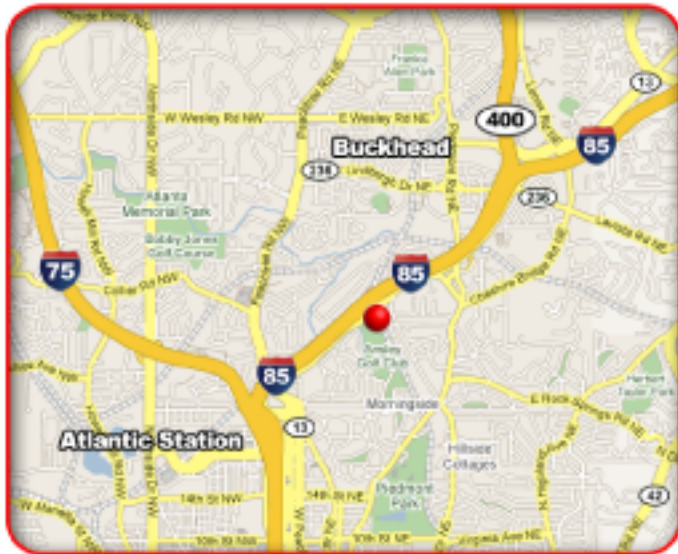

**EAST SIDE OF I-85 700' SOUTH OF BUFORD HWY EXIT 86
FACING SOUTH FOR NORTHBOUND TRAFFIC**

**LAT: 33°48'25.94"N
LONG: 84°22'45.70"W**

ATLANTA'S NEWEST DIGITAL DISPLAY

Easily seen and read, this downtown Atlanta digital billboard offers remarkable visibility to a high volume of northbound motorists. It is easily visible to six lanes of I-85 motorists traveling for business, shopping, dining and entertainment into Buckhead for business, shopping, dining and entertainment. Motorists connecting with Georgia 400 northbound and traveling to Gwinnett County, the Mall of Georgia and the Arena at Gwinnett Center, which hosts all types of sporting and music events view this high profile board.