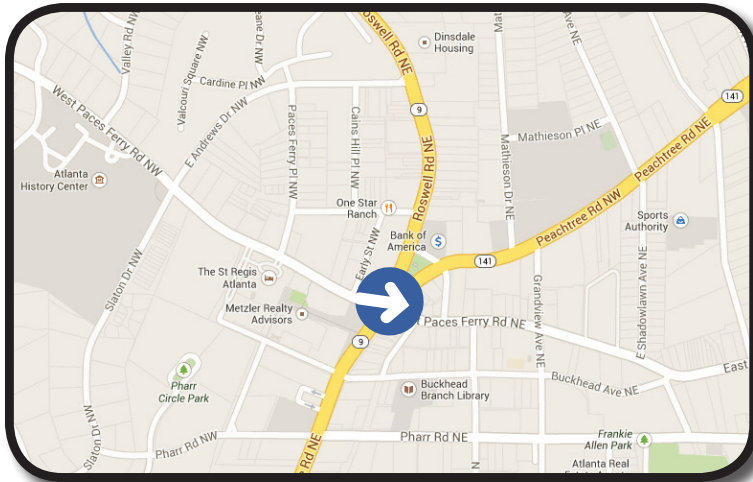

ReevesMedia

ATLANTA, GA

DIGITAL BULLETIN NUMBER: **3075P-1**

LOCATED ON THE SOUTHEAST CORNER OF PEACHTREE ROAD NE AND EAST PACES FERRY ROAD IN BUCKHEAD. FACING WEST FOR EASTBOUND TRAFFIC. RIGHT HAND READ.

GPS: 33.839276 -84.379743

This head-on view is impossible to miss traveling east on East Paces Ferry Road. The traffic coming into Buckhead is from the fifth richest zip code in America. This dynamic unit is 11'0" x 40'0" featuring a full motion 16mm LED display. The traffic sitting at the stop light on Peachtree Road will be totally consumed by the message on this digital board. The pedestrian count is 15,400 people per day. Adults 18+ Weekly Impressions: 89,150.