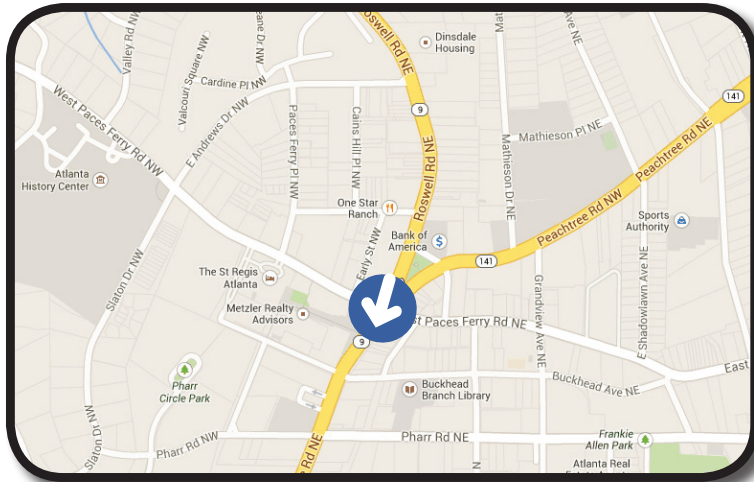

ReevesMedia

ATLANTA, GA

DIGITAL BULLETIN NUMBER: **3075P-2**

LOCATED ON THE EAST SIDE OF PEACHTREE ROAD NE, AT EAST PACES FERRY ROAD IN BUCKHEAD. FACING NORTH FOR SOUTHBOUND TRAFFIC. LEFT HAND READ.

GPS: 33.839276 -84.379743

This left hand view is seen by all traffic going south on both Roswell Road and Peachtree Road. This 11'0" x 40'0" full motion unit is the most dynamic LED in the area. This 16 mm unit will give you an unbelievable impression. The pedestrian count is at 15,400 people per day. Adults 18+ Weekly Impressions: 89,150.