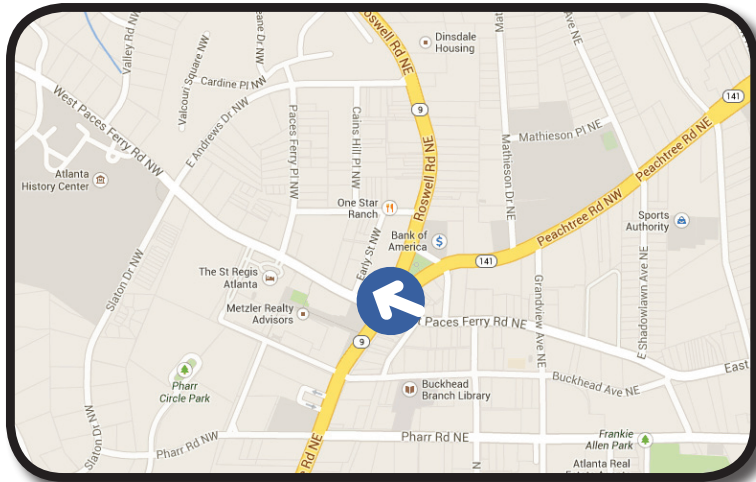

ReevesMedia

ATLANTA, GA

DIGITAL BULLETIN NUMBER: **3075P-3**

LOCATED ON THE SOUTH SIDE OF EAST PACES FERRY ROAD, AT PEACHTREE ROAD NE IN BUCKHEAD. FACING EAST FOR WESTBOUND TRAFFIC. LEFT HAND READ.

GPS: 33.839276 -84.379743

This 8'0" x 28'0" unit is also a full color/motion 16 Millimeter display for all traffic traveling west on East Paces Ferry Road. This location will impact all business travelers for all major companies in this area. The pedestrian count at 9,600. Adults 18+ Weekly Impressions: 43,358.