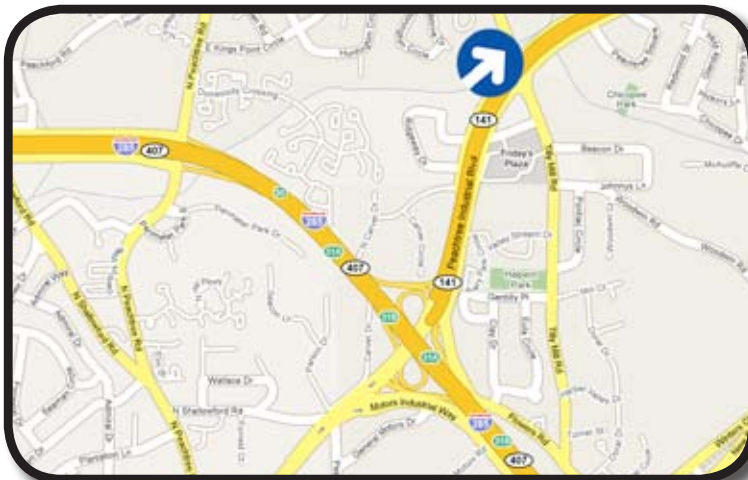

Digital

PEACHTREE INDUSTRIAL BLVD. - NORTHBOUND

WESTSIDE OF PEACHTREE INDUSTRIAL BLVD, 200 FEET SOUTH OF TILLY MILL ROAD

This dynamic bulletin display provides exceptional coverage traveling North on Peachtree Industrial Boulevard from I-285 towards Gwinnett County, Georgia. All tourists, conventioners, business travelers and daily commuters en route North from I-285 must pass this spectacular bulletin display. Peachtree Industrial Boulevard is one of the most heavily traveled roads in the Atlanta market linking this display to the cities of Dunwoody, Doraville, Duluth and Norcross and the Gwinnett and North Dekalb County suburbs of Atlanta. This sign reads to motorists traveling North on Peachtree Industrial Boulevard towards Gwinnett County, Georgia.

LAT: 33°55'22.38"N LONG: 84°16'56.97"W

BULLETIN NUMBER:

7079S

- ➔ DEC:..... 102,024
- ➔ DIGITAL DISPLAY SIZE:..... 14' x 48'
- ➔ NUMBER OF ROTATIONS: UP TO 6
- ➔ RATE PER MO:..... CALL

FOR MORE INFORMATION CONTACT: