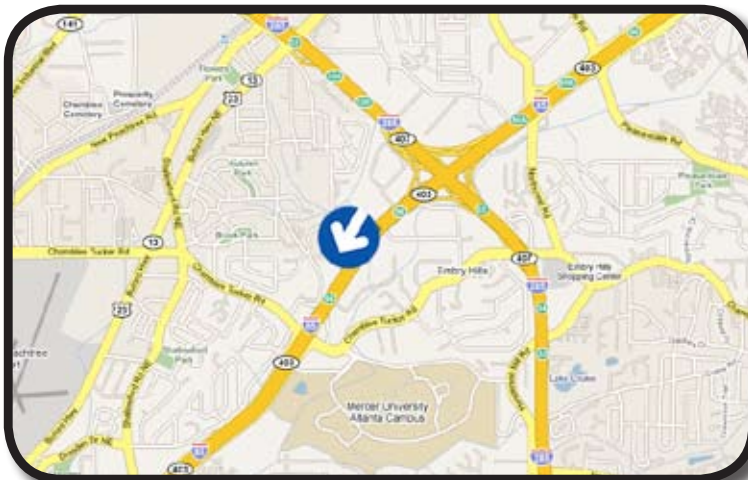

## Digital

### I-85 SOUTHBOUND INSIDE I-285

WESTSIDE OF I-85, 1/10 MILE SOUTH OF I-285

This dynamic bulletin display provides exceptional advertising coverage heading South on I-85 from Gwinnett County and I-285 towards downtown Atlanta. All tourists, daily commuters and business travelers en route by Interstate towards downtown Atlanta must pass the spectacular display. I-85 is one of the most heavily traveled Interstates in the Southeast, linking this display to motorists traveling between Georgia, Florida, South Carolina, Alabama and Tennessee. This sign reads to motorists traveling South on I-85 towards downtown Atlanta.

LAT: 33°53'11.77"N LONG: 84°16'02.96"W

BULLETIN NUMBER: