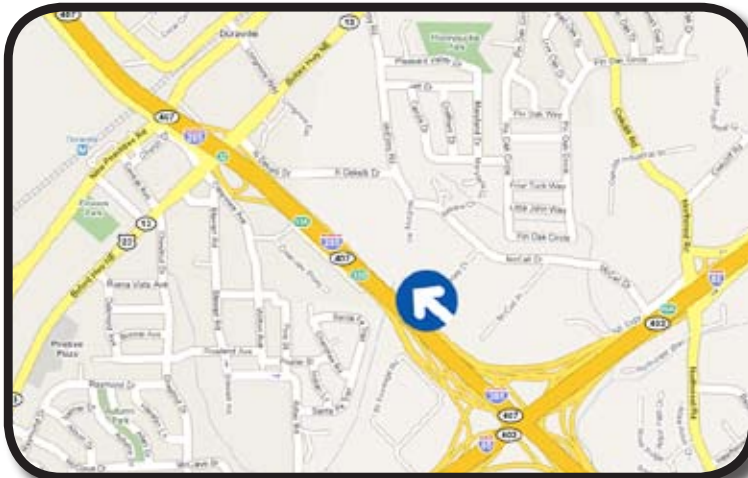

Digital

I-285 WESTBOUND BETWEEN GA 400 & I-85

NORTHSIDE OF I-285, 4/10 MILE WEST OF I-85

This dynamic bulletin display provides exceptional advertising coverage heading West on I-285 towards GA 400 and I-75. This coveted display is located on the prestigious top end of the perimeter highway, I-285, on an outside bend of the expressway and enjoys incredible visibility. Tourists, conventioners, business travelers and commuters pass this spectacular bulletin display on a daily basis. I-285 is the hub for the Southeast and is one of the most heavily traveled Interstates in the Southeast, linking this display to motorists traveling between, Georgia, Florida, South Carolina, Tennessee and Alabama. This sign reads to motorists traveling West on I-285 towards Georgia 400, I-75, I-20 and I-85.

LAT: 33°53'47.67"N LONG: 84°15'51.67"W

BULLETIN NUMBER:

7088E

- ➔ DEC:..... 179,635
- ➔ DIGITAL DISPLAY SIZE:..... 14' x 48'
- ➔ NUMBER OF ROTATIONS: UP TO 6
- ➔ RATE PER MO:..... CALL

FOR MORE INFORMATION CONTACT: