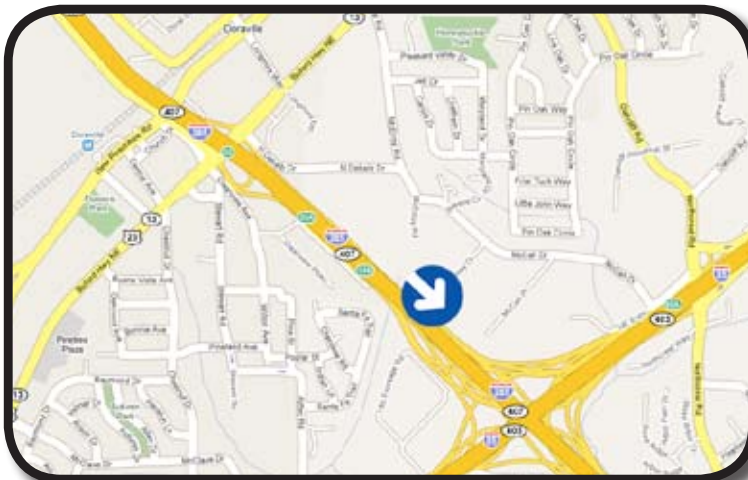

### I-285 EASTBOUND BETWEEN GA 400 & I-85

NORTHSIDE OF I-285, 4/10 MILE WEST OF I-85

This dynamic bulletin display provides exceptional and exclusive advertising coverage heading East on I-285 towards the I-85 intersection. This coveted display is located on the prestigious top end of the perimeter highway, I-285, on an outside bend of the expressway and enjoys incredible visibility. Tourist, conventioners, business travelers and commuters pass this spectacular bulletin display on a daily basis. I-285 is the hub for the Southeast and is one of the most heavily traveled Interstates in the Southeast, linking this display to motorists traveling between, Georgia, Florida, South Carolina, Tennessee and Alabama. This sign reads to motorists traveling East on I-285 towards I-85.

LAT: 33°53'47.67"N LONG: 84°15'51.67"W

BULLETIN NUMBER: