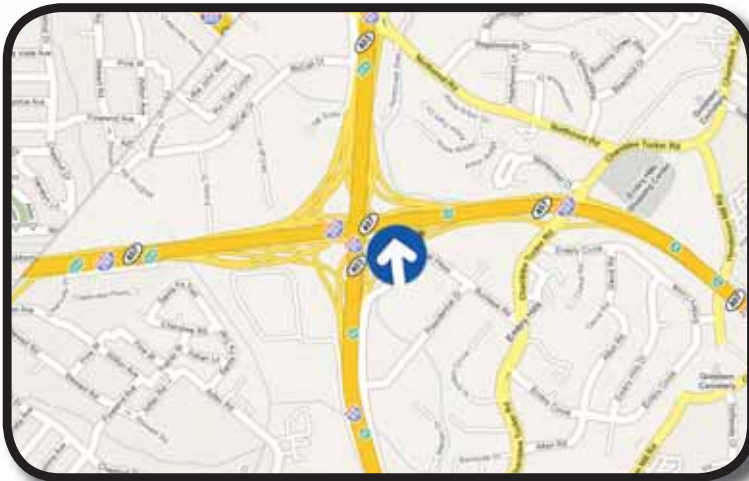

PRESIDENTIAL BUILDING SOUTHEAST CORNER OF I-85, JUST SOUTH OF 285
 ROOFTOP LOCATION AT ATLANTA'S SPAGHETTI JUNCTION
 FACING SOUTH FOR NORTHBOUND TRAFFIC

GPS: 33.889068 -84.258189

Outdoor electronic LED display located in Atlanta, Georgia; Display face reads to motorists traveling northbound on I-85 and to entrance ramps to I-285 from Downtown Atlanta and Hartsfield International Airport; This 24'H X 60'W LED digital display offers high resolution, bringing strong visibility and exposure to local and regional traffic; an excellent advertising opportunity for tourist and entertainment venues, such as popular restaurants, hotels and resorts. The high-impact sign is ideal for regional and national branding.