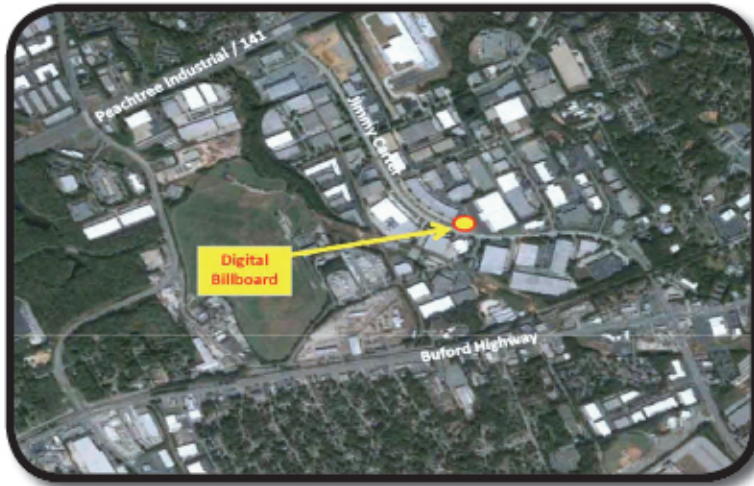

# ReevesMedia

**ATLANTA, GA**

BULLETIN NUMBER: **JCB-2**

GPS: 33.935475 -84.231594

Located on the north side of Jimmy Carter Blvd, at 6665 Jimmy Carter Blvd, Norcross, GA, 30071. The sign is west of Buford Highway and east of Peachtree Industrial Blvd. Facing east for westbound traffic.