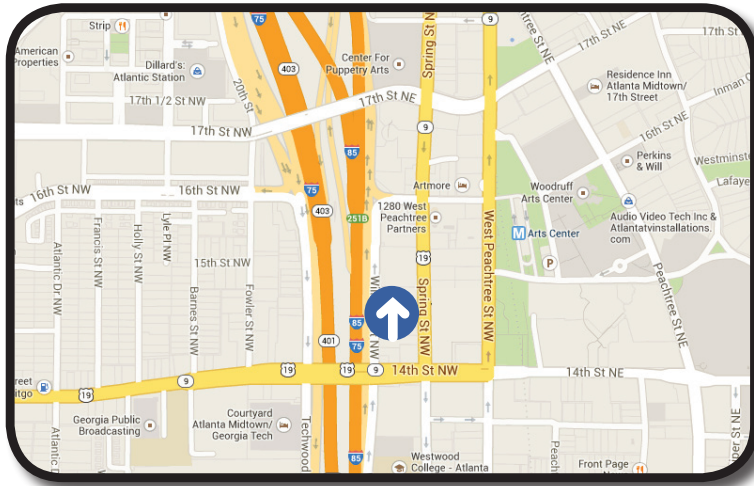

ReevesMedia

ATLANTA, GA

BULLETIN NUMBER: **OCS001S**

LOCATED ON THE EAST SIDE OF THE I-85/I-75 CONNECTOR, AT MM 250.5, .2 MILE NORTH OF 14TH STREET - FACING SOUTH FOR NORTHBOUND TRAFFIC (RHR NB)

GPS: 33.7875 -84.38889

THE I-75/85 CONNECTOR HAS THE HIGHEST TRAFFIC COUNT OF ANY INTERSTATE IN THE SOUTHEAST. This bulletin reaches commuters and business & leisure travelers as they head north from the downtown Atlanta attractions and the Airport toward GA 400 and the northern suburbs.