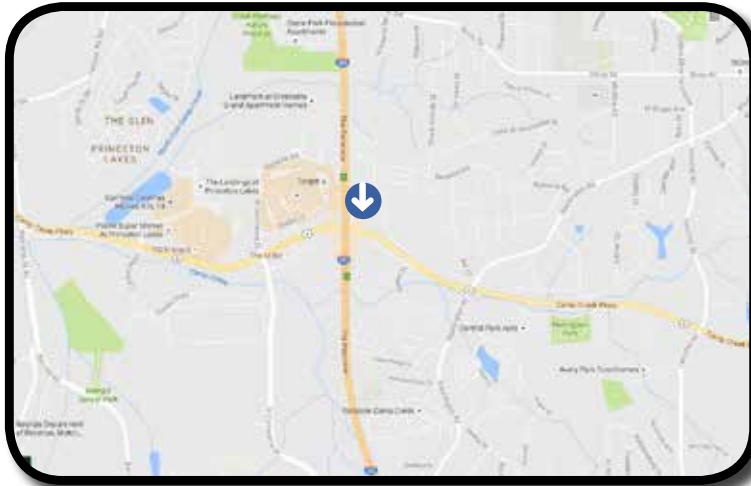

# ReevesMedia

**ATLANTA**

DIGITAL BULLETIN: **SAS-001N**

**Digital**

**EAST SIDE OF I-285, JUST NORTH OF  
CAMP CREEK PARKWAY. FACING NORTH  
FOR SOUTHBOUND TRAFFIC.**

**GPS: 33.6575/-84.49652  
TAB ID#: 30793128  
TAB OOH 18+: 201,435**

This newly built monopole structure is a 3 sided digital display, located at the northeast corner of I-285 and Camp Creek Parkway in Atlanta, GA. The two faces on I-285 read to northbound and southbound traffic along the busy perimeter corridor, while the face on Camp Creek Parkway reads to traffic exiting the airport and heading westbound on Camp Creek Parkway heading to I-285 or further west. This high profile display is strategically located at the entrance to the Hartsfield Jackson Atlanta International Airport, where passengers will see this display both coming and going.