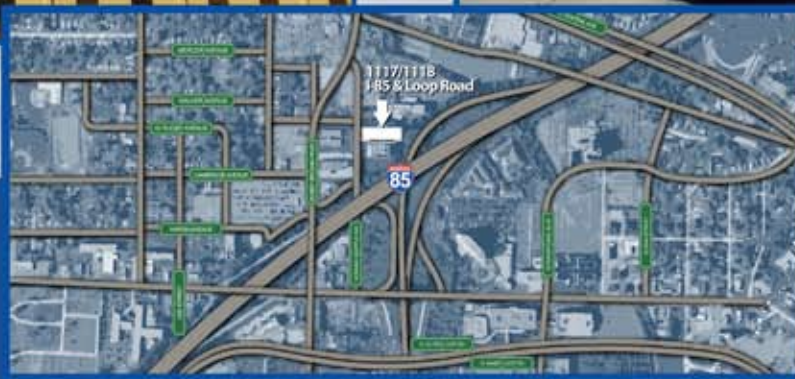

1118 • Beauty Shot

1118 • Approach

Location Map

This exclusive Atlanta bulletin provides excellent coverage to southbound motorists traveling out of the heart of Atlanta. This bulletin is on Interstate 85, which is one of the main thoroughfares for motorists traveling from downtown Atlanta as well as those traveling to Alabama and the western United States. I-85 carries motorists to Atlanta Hartsfield Jackson Airport, the world's busiest airport, just one exit south of this bulletin. It is viewed by a high volume of departing airport traffic on four lanes of roadway.

**BOARD NUMBER:** 1118  
**LOCATION:** I-85 and Loop Road  
 City: Atlanta  
**DEC (Traffic Count):** 93,419  
**ORIENTATION:** RHR • SB

**ROUTE:** I-85 and Loop Rd. .7mi from  
 ATL Int'l airport  
**ILLUMINATED/TYPE:** Yes/Frontlit  
**SIGN CATEGORY:** Bulletin  
**DIMENSIONS:** 14x48