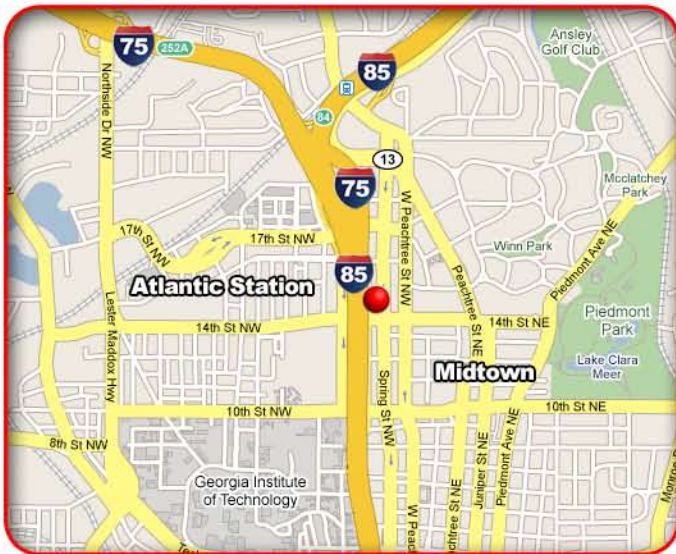

EAST SIDE OF THE I-75/I-85 CONNECTOR NORTH OF 14TH STREET, FACING SOUTH FOR NORTHBOUND TRAFFIC

LAT: 33° 47' 15.39" N
LONG: 84° 23' 24.10" W

For motorists heading north of downtown Atlanta, this billboard offers excellent coverage to motorists over seven lanes of I-75/I-85 at the "Connector". The board shows to all entering into the Midtown and Buckhead Districts of Atlanta for business, shopping, dining and entertainment. The board is viewed by all traveling through Atlanta to their northern destinations.