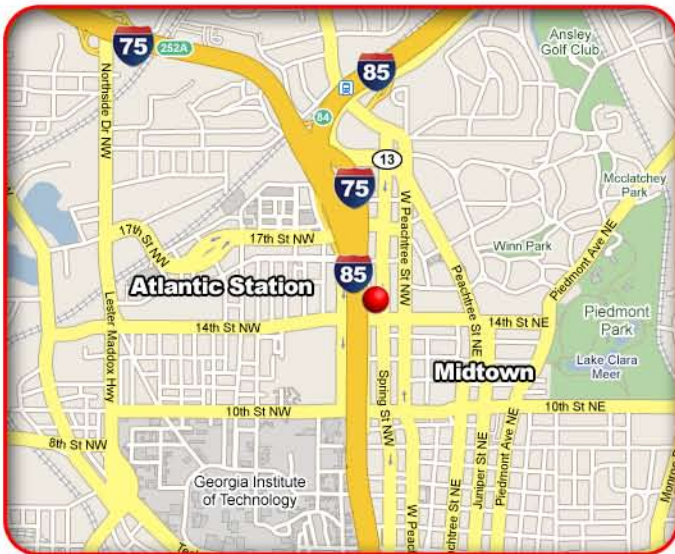

EAST SIDE OF THE I-75/I-85 CONNECTOR NORTH OF 14TH STREET, FACING NORTH FOR SOUTHBOUND TRAFFIC

LAT: 33° 47' 15.39" N
LONG: 84° 23' 24.10" W

For motorists heading through downtown Atlanta, this high profile billboard provides tremendous coverage to seven lanes of I-75/I-85 at the "Connector". This board shows to all entering downtown Atlanta for business, shopping, dining, and entertainment. Atlantic Station, Phillips Arena, The Georgia Dome, The Georgia Aquarium, Turner Field, and The World of Coca-Cola are just a few.