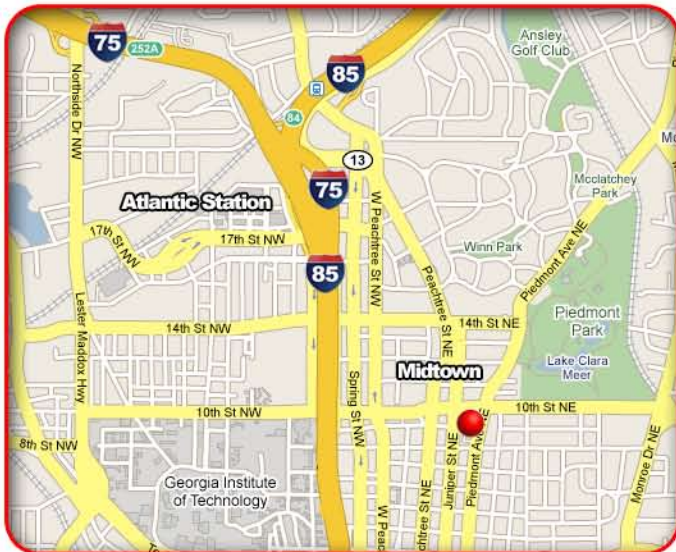

## SOUTH SIDE OF 10TH STREET NORTHEAST AND PIEDMONT AVENUE

**LAT: 33°46'54.01"N**  
**LONG: 84°22'50.21"W**

Midtown, which is located in the center of the city has people traveling to numerous places at all hours. This unique street display located in the heart of Midtown on 10th Street and Piedmont reaches both pedestrian and vehicular traffic venturing to Piedmont Park, Atlanta Botanical Gardens as well as the shops, restaurants and entertainment hotspots.