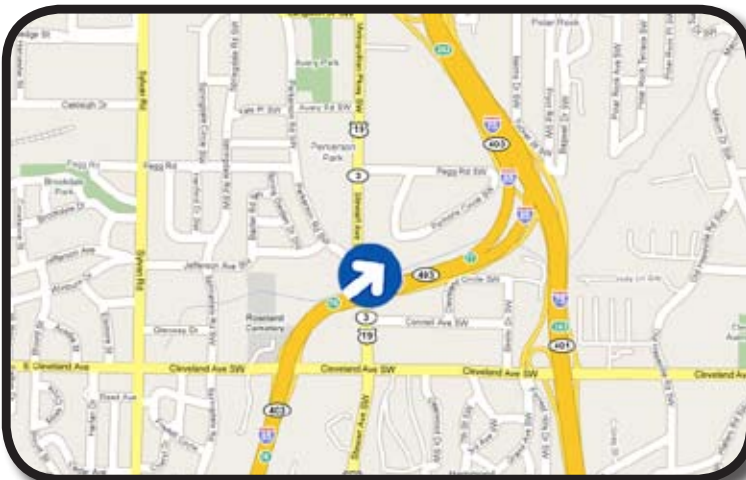

## I-85 NORTHBOUND BETWEEN THE AIRPORT & DOWNTOWN ATLANTA WESTSIDE OF I-85 500 FEET NORTH OF METROPOLITAN PARKWAY

This dynamic bulletin display provides exceptional advertising coverage between downtown Atlanta and Hartsfield-Jackson Atlanta International Airport. All tourists, conventioners, business travelers and daily commuters en route to downtown Atlanta by Interstate I-85 from Hartsfield-Jackson Atlanta International Airport must pass this spectacular bulletin display. I-85 is one of the most heavily traveled interstates in the Southeast, linking this display to motorists traveling between Alabama and South Carolina. This sign reads to motorists traveling North into downtown Atlanta from Hartsfield-Jackson Atlanta International Airport.

LAT: 33°41'06.49"N LONG: 84°24'25.41"W

BULLETIN NUMBER:

**7080S**

- ➔ DEC:..... 93,633
- ➔ DISPLAY SIZE:..... 14' x 48'
- ➔ ILLUMINATION:..... 24/7
- ➔ RATE PER MO:..... CALL

FOR MORE INFORMATION CONTACT: