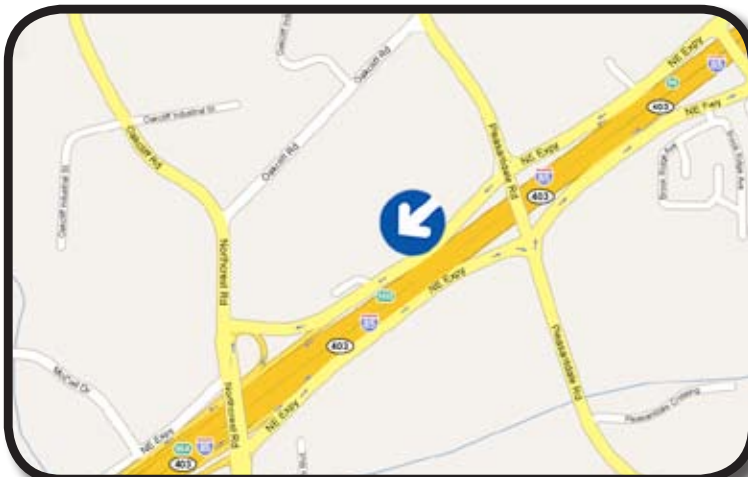

I-85 SOUTHBOUND OUTSIDE I-285

WESTSIDE OF I-85, 7/10 MILE NORTH OF I-285

This dynamic bulletin display provides exceptional advertising coverage heading South on I-85 from Gwinnett County towards I-285 and downtown Atlanta. All tourists, daily commuters and business travelers en route by Interstate towards downtown Atlanta and I-285 must pass the spectacular display. I-85 is one of the most heavily traveled Interstates in the Southeast, linking this display to motorists traveling between Georgia, Florida, South Carolina, Alabama and Tennessee. This sign reads to motorists traveling South on I-85 towards I-285 and downtown Atlanta.

LAT: 33°54'01.42"N LONG: 84°14'47.19"W

BULLETIN NUMBER:

7081N

- ➔ DEC:..... 180,097
- ➔ DISPLAY SIZE:..... 14' x 48'
- ➔ ILLUMINATION:..... 24/7
- ➔ RATE PER MO:..... CALL

FOR MORE INFORMATION CONTACT:

Patti Ann Reeves
(770) 313-9691 CELL