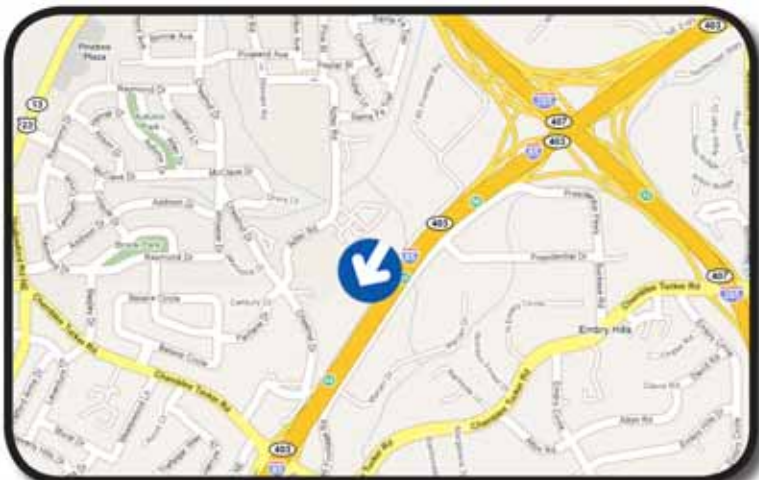

I-85 SOUTHBOUND INSIDE I-285

WESTSIDE OF I-85, 2/10 MILE SOUTH OF I-285

This dynamic bulletin display provides exceptional advertising coverage heading South on I-85 from Gwinnett County and I-285 towards downtown Atlanta. All tourists, daily commuters and business travelers en route by Interstate towards downtown Atlanta must pass the spectacular display. I-85 is one of the most heavily traveled Interstates in the Southeast, linking this display to motorists traveling between Georgia, Florida, South Carolina, Alabama and Tennessee. This sign reads to motorists traveling South on I-85 towards downtown Atlanta.

LAT: 33°53'06.96"N LONG: 84°16'06.70"W

BULLETIN NUMBER:

7086N

- ➔ DEC:..... 150,709
- ➔ DIGITAL DISPLAY SIZE:..... 14' x 48'
- ➔ ILLUMINATION:..... 24/7
- ➔ RATE PER MO:..... CALL

FOR MORE INFORMATION CONTACT: