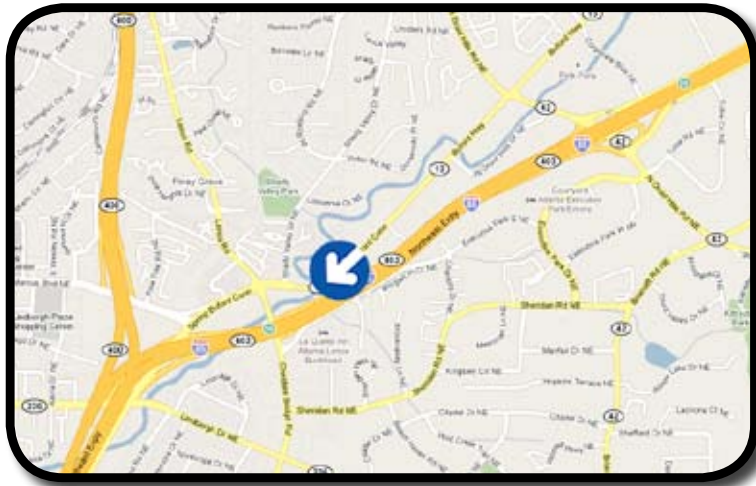

ReevesMedia

ATLANTA, GA

BULLETIN NUMBER: **DTB01**

WESTSIDE OF I-85, AT THE CHESHIRE BRIDGE ROAD / LENOX ROAD EXIT.
FACING NORTH FOR SOUTHBOUND TRAFFIC.

LAT: 33°49' 32.62"N LONG: 84°20' 54.30"W

This right hand read billboard reaches traffic driving southbound into the downtown Atlanta area from the northern suburbs. Located close to the road, it is just prior to the exit for Lenox Road/Cheshire Bridge Road, the main artery going into Buckhead, and toward Lenox Mall, Phipps Plaza, and all Buckhead area nightclubs, restaurants, and attractions. Recent DOT work has eliminated the overhead traffic signs which has opened up this board and made it completely viewable to all lanes of traffic. Don't miss this opportunity for a right hand read reaching traffic before they reach the busy downtown exits!