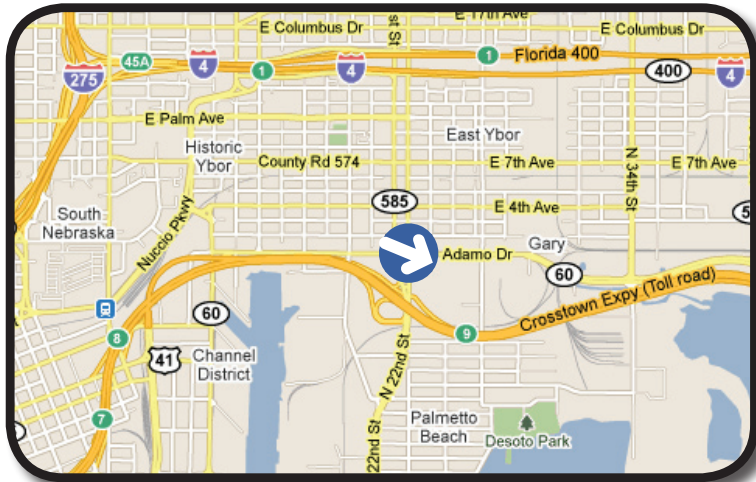

ReevesMedia

BULLETIN
NUMBER:

TAMPA, FL
610-1

NORTH SIDE OF SR-60 (ADAMO DRIVE), AT 22ND STREET. FACING WEST FOR EASTBOUND TRAFFIC.

LAT: 27°57'20.6274N LONG: 82°25'45.2994W

This bulletin is on the main SR-60 artery between the Ybor City area and the Crosstown Expressway. It also reaches traffic traveling between downtown Tampa and the popular Brandon area. Directly across from IKEA Tampa entrance/exit.