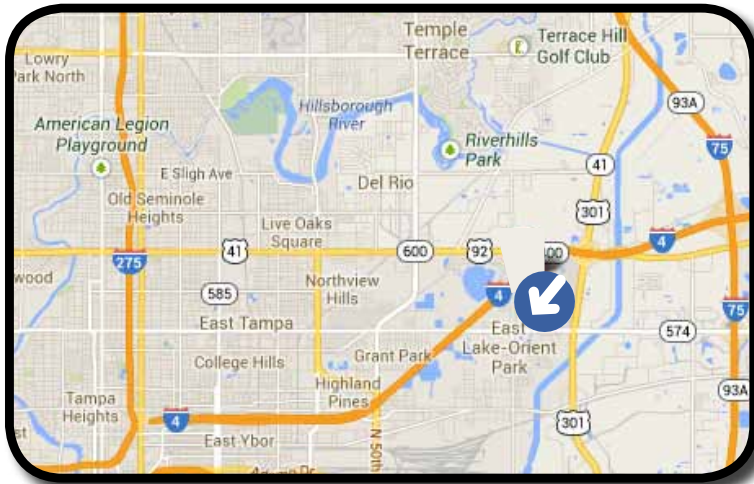

# ReevesMedia

**TAMPA, FL**

DIGITAL BULLETIN NUMBER: **FOA01-E**

LOCATED ON THE SOUTH SIDE OF I-4 AT THE ENTRANCE TO TAMPA, 1/2 MILE EAST OF MLK DRIVE AT THE FLORIDA STATE FAIRGROUNDS EXIT 6. FACING EAST FOR WESTBOUND TRAFFIC. LHR INTO TAMPA.

GPS: 27.989444 -82.371667

This brand new LED Digital Display reaches all traffic heading westbound into Tampa from the central parts of Florida, including Orlando, Disney, Plant City, etc. It is just before the entrance to Ybor City and the busy downtown intersection of I-4 and I-275. Located on the property of the Florida State Fairgrounds and directly across from the Hard Rock Hotel and Casino.