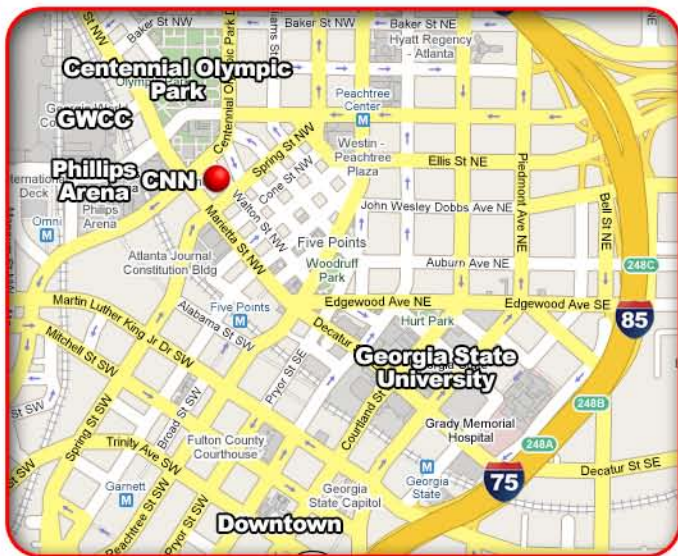

**NORTHEAST CORNER OF OLYMPIC PARK DR. & MARIETTA ST.
ACROSS FROM CNN AND OLYMPIC PARK**

LAT: 33° 45' 29.42" N
LONG: 84° 23' 34.46" W

This exclusive super sized Atlanta billboard provides excellent coverage to motorists and pedestrians in the heart of downtown. Everyone going and coming from Phillips Arena, The Georgia Dome, Centennial Olympic Park, CNN and the World Congress Center, businesses, restaurants, and hotels views this dynamic board.