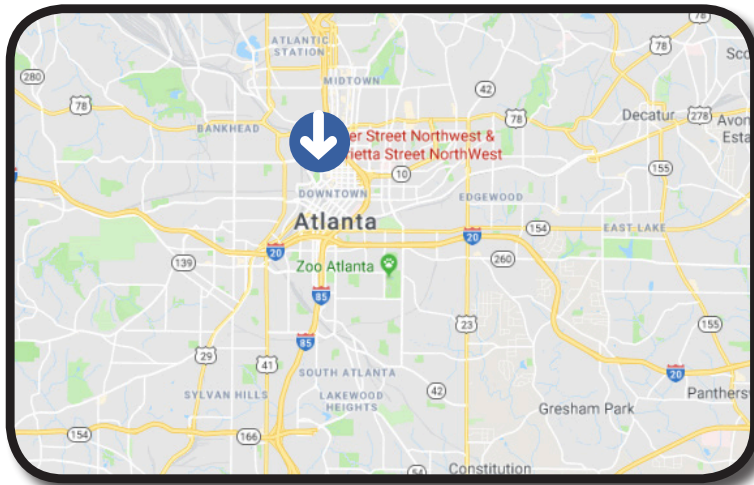

ReevesMedia

ATLANTA, GA

DIGITAL BULLETIN
NUMBER:

HOF01

LOCATED ON THE WEST SIDE OF MARIETTA STREET IN DOWNTOWN ATLANTA, AT THE CORNER OF BAKER STREET NW. LOCATED ON THE SIDE OF THE PARKING GARAGE AT THE COLLEGE FOOTBALL HALL OF FAME. FACING NORTH FOR SOUTHBOUND TRAFFIC.

In the heart of downtown Atlanta, this location is directly across from Centennial Olympic Park on the parking garage of the College Football Hall of Fame. Pedestrian and vehicular traffic passes here en route to the Mercedes Benz Atlanta Falcons Stadium, Georgia World Congress Center, Philips Arena, CNN Center, Georgia Aquarium, and more! Full motion video can be used as this sign is a right hand read, strategically located at a red light at the corner of Baker and Marietta.

- ➔ **TAB OOH RATINGS:** 5,188
- ➔ **DISPLAY SIZE:** 14' x 48'
- ➔ **PIXEL SIZE:**272 (h) x 896 (w)
- ➔ **FILE TYPE**.....JPG
- ➔ **RATE PER MO:** CALL

GPS: 33.760972 -84.396056
250 Marietta St. NW, Atlanta, GA 30313