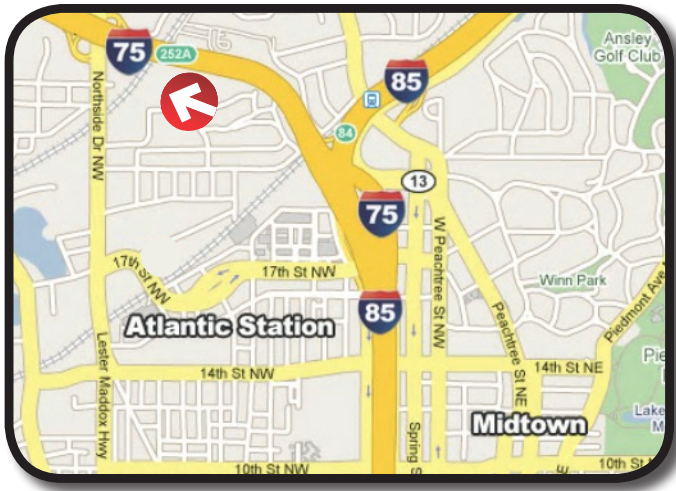

WESTSIDE OF I-75 AT NORTHSIDE DRIVE FACING SOUTH FOR NORTHBOUND TRAFFIC

1575 Northside Drive - Atlanta, GA 30318
LAT: 33.801384, LONG: -84.403309

For motorists heading out of downtown Atlanta to Cobb County, this high profile billboard provides tremendous coverage to five lanes of traffic I-75 just after the "Connector". This board shows to all entering Cobb County for business, shopping, dining, and entertainment. Suntrust Park, The Battery Atlanta, Cobb Energy Performing Arts Centre, and Six Flags White Water are just a few.

- ➔ **OOH IMPRESSIONS:** 335,360 per slot
- ➔ **DISPLAY SIZES:**14'(h) x 48'(w)
- ➔ **NUMBER OF ROTATIONS:** UP TO 8
- ➔ **PIXEL SIZE:** 400x1400
- ➔ **FILE TYPES:**.....JPEG (RGB, 72DPI)

For More Information Contact: